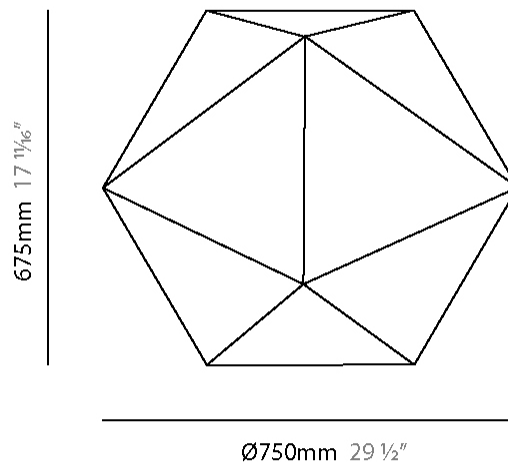

RONTONTON PORTABLE

D104028-

base number _____
Finish _____
Options _____

1. To build a product code in our configurator select the specify button on the base model # product page
2. To build a manual product code on this datasheet choose from the options listed below in blue font and add the suffix to the base model #

GENERAL

Series: Rontonton _____
Partner: Quasar _____
Division: Design _____
Installation: Portable _____
Product Type: Floor _____
Mounting Location: Floor _____
Light Distribution: Wall Effect _____

PHYSICAL

Shape: Abstract _____
Diameter (mm): 750 _____
Diameter (in): 29 1/2 _____
Height (mm): 675 _____
Height (in): 26 9/16 _____
Weight (kg): 13 _____
Weight (lbs): 28.66 _____
Fixture Finish: WHI / BLK / BRA _____
Fixture Material: Metal _____

ELECTRICAL

Number of Lamps: 1 _____
Lamp Type: LED Retrofit _____
Lamp Shape: A19 _____
Bulb Included: Bulb Not Included _____
Total Output Wattage (W): 15 / 23 _____
Max. Wattage Per Lamp (W): 15 / 23 _____
Lamp Base: E26 _____
Input Voltage (V): 120 _____
Lamp Voltage (V): 120 _____
Upon Request: 277Vac / GU24 _____

LED

OPTICAL

RATINGS AND CERTIFICATIONS

Certified By: Certified for North American Standards _____
IP rating: IP20 _____