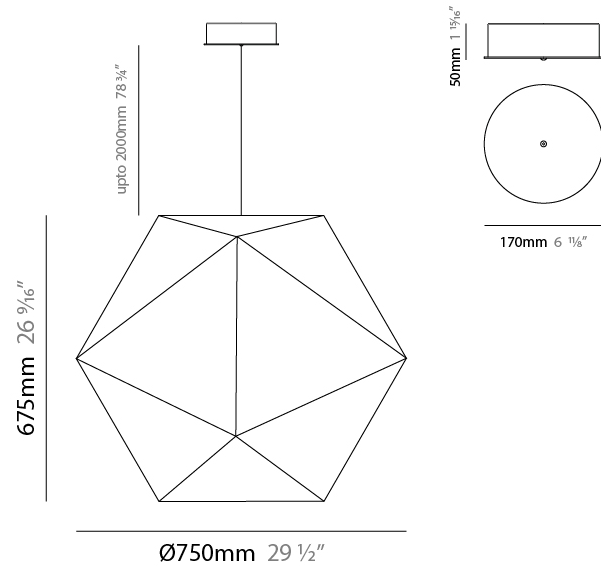

RONTONTON SUSPENSION

D101482-

base number Finish
Options

PROJECT
TYPE
SPECIFIER
QUANTITY
DATE

1. To build a product code in our configurator select the specify button on the base model # product page
2. To build a manual product code on this datasheet choose from the options listed below in blue font and add the suffix to the base model #

GENERAL

Series: Rontonton
Partner: Quasar
Division: Design
Installation: Suspension
Product Type: Pendant
Mounting Location: Ceiling
Light Distribution: Wall Effect

PHYSICAL

Shape: Abstract
Diameter (mm): 750
Diameter (in): 29 1/2
Height (mm): 675
Height (in): 26 9/16
Max. Overall Height (mm): 2675
Max. Overall Height (in): 105 5/16
Weight (kg): 13
Weight (lbs): 28.66
Fixture Finish: WHI / BLK / BRA
Fixture Material: Metal
Cable Details: 2000mm Cable

ELECTRICAL

Number of Lamps: 1
Lamp Type: LED Retrofit
Bulb Included: Bulb Not Included
Total Output Wattage (W): 15 / 105 / 23
Max. Wattage Per Lamp (W): 15 / 105 / 23
Lamp Base: E26
Input Voltage (V): 120
Upon Request: 277Vac / GU24

LED

OPTICAL

RATINGS AND CERTIFICATIONS

Certified By: Certified for North American Standards
IP rating: IP20