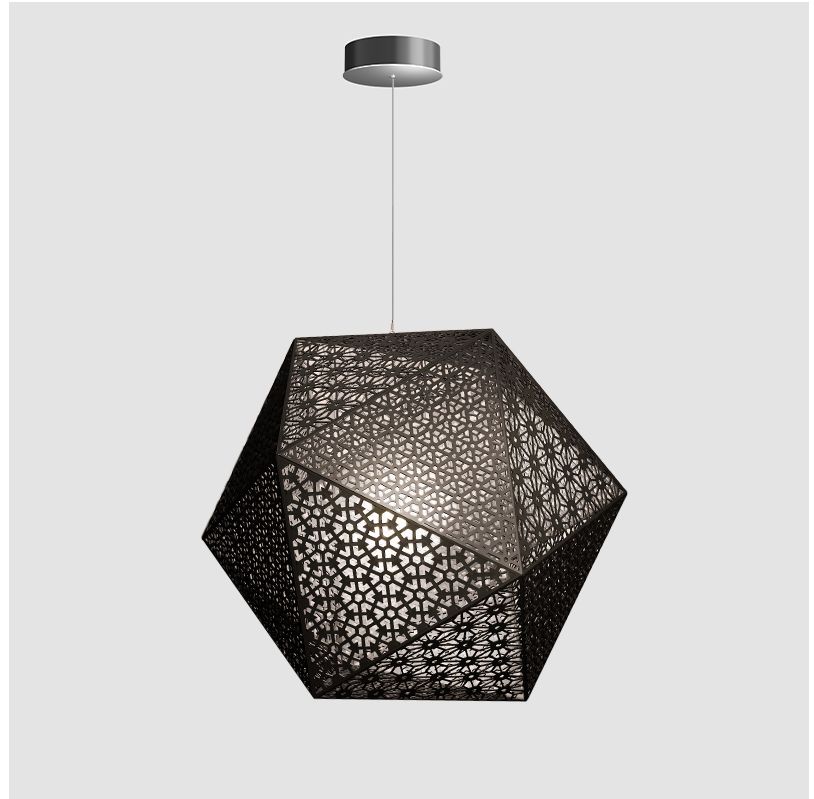

RONTONTON SUSPENSION

D101482-

base number Finish
Options

PROJECT
TYPE
SPECIFIER
QUANTITY
DATE

1. To build a product code in our configurator select the specify button on the base model # product page
2. To build a manual product code on this datasheet choose from the options listed below in blue font and add the suffix to the base model #

GENERAL

Series: Rontonton
Partner: Quasar
Division: Design
Installation: Suspension
Product Type: Pendant
Mounting Location: Ceiling
Light Distribution: Wall Effect

PHYSICAL

Shape: Abstract
Diameter (mm): 750
Diameter (in): 29 1/2
Height (mm): 675
Height (in): 26 9/16
Max. Overall Height (mm): 2675
Max. Overall Height (in): 105 5/16
Weight (kg): 13
Weight (lbs): 28.66
Fixture Finish: WHI / BLK / BRA
Fixture Material: Metal
Cable Details: 2000mm Cable

ELECTRICAL

Number of Lamps: 1
Lamp Type: LED Retrofit
Bulb Included: Bulb Not Included
Total Output Wattage (W): 15 / 105 / 23
Max. Wattage Per Lamp (W): 15 / 105 / 23
Lamp Base: E26
Input Voltage (V): 120
Upon Request: 277Vac / GU24

LED

OPTICAL

RATINGS AND CERTIFICATIONS

Certified By: Certified for North American Standards
IP rating: IP20